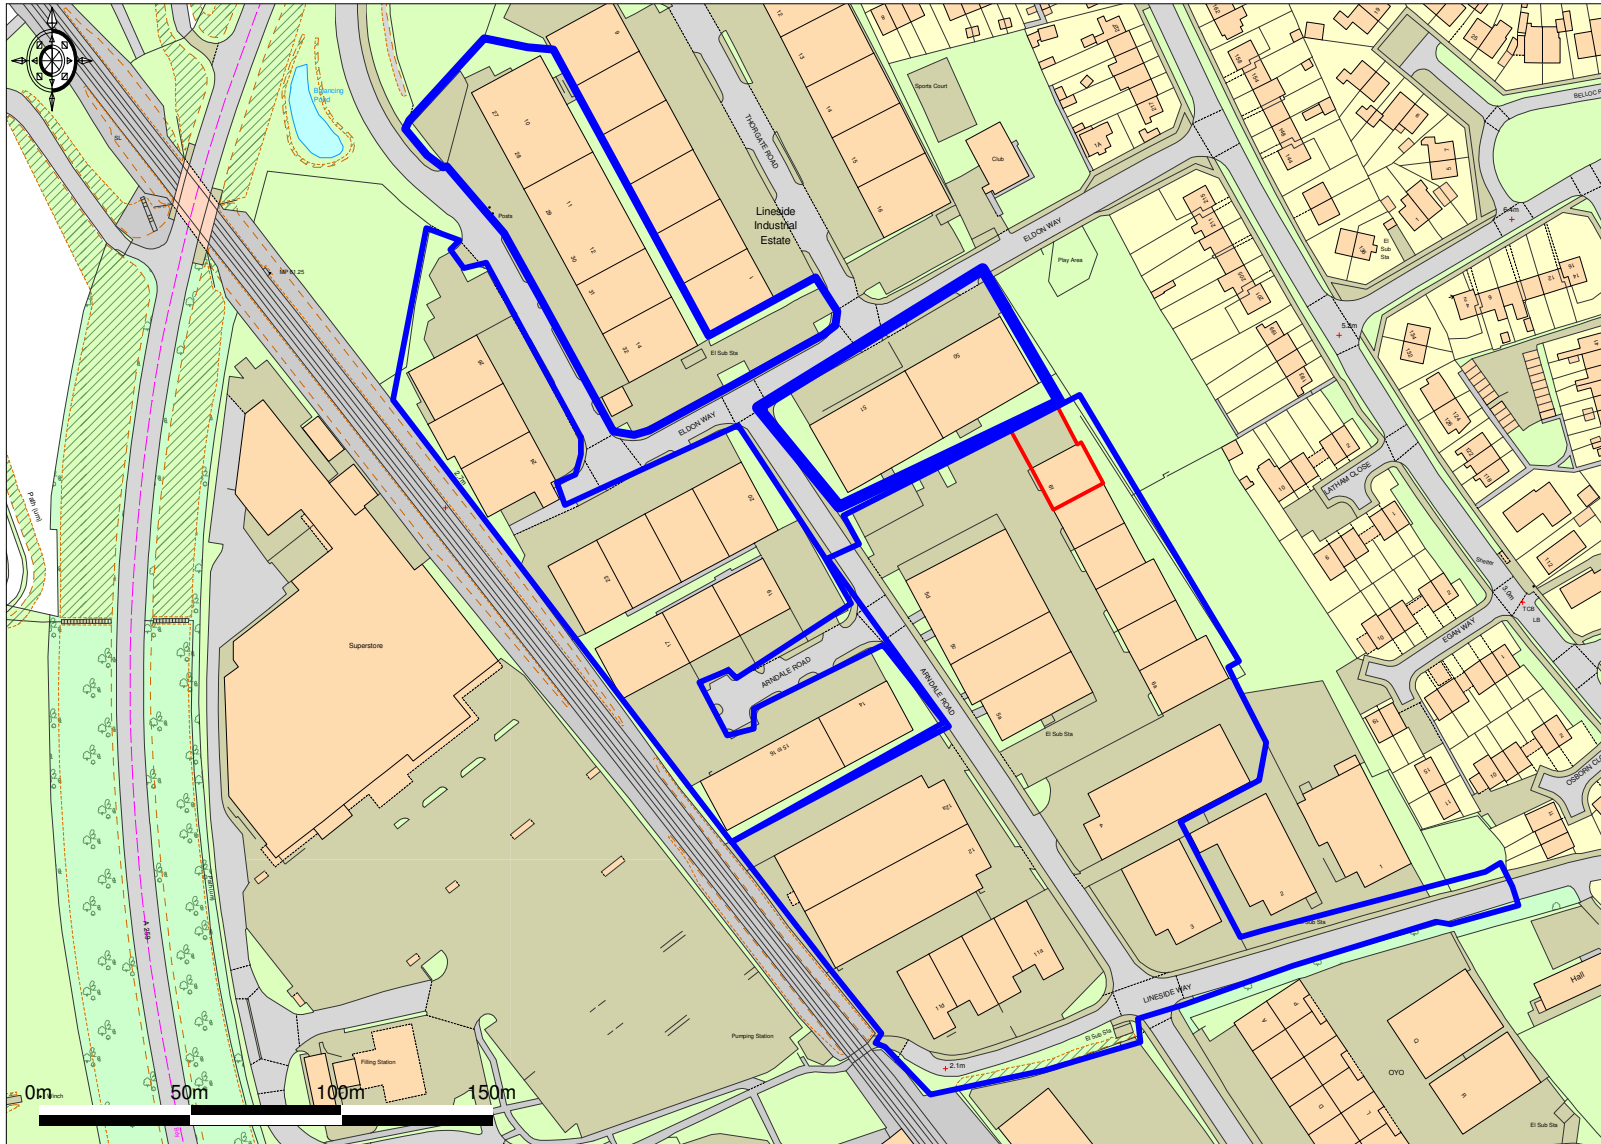

Unit 6F-Lineside Industrial Estate, BN17

Ordnance Survey © Crown Copyright 2018. All rights reserved. Licence number 100022432. Plotted Scale - 1:2500